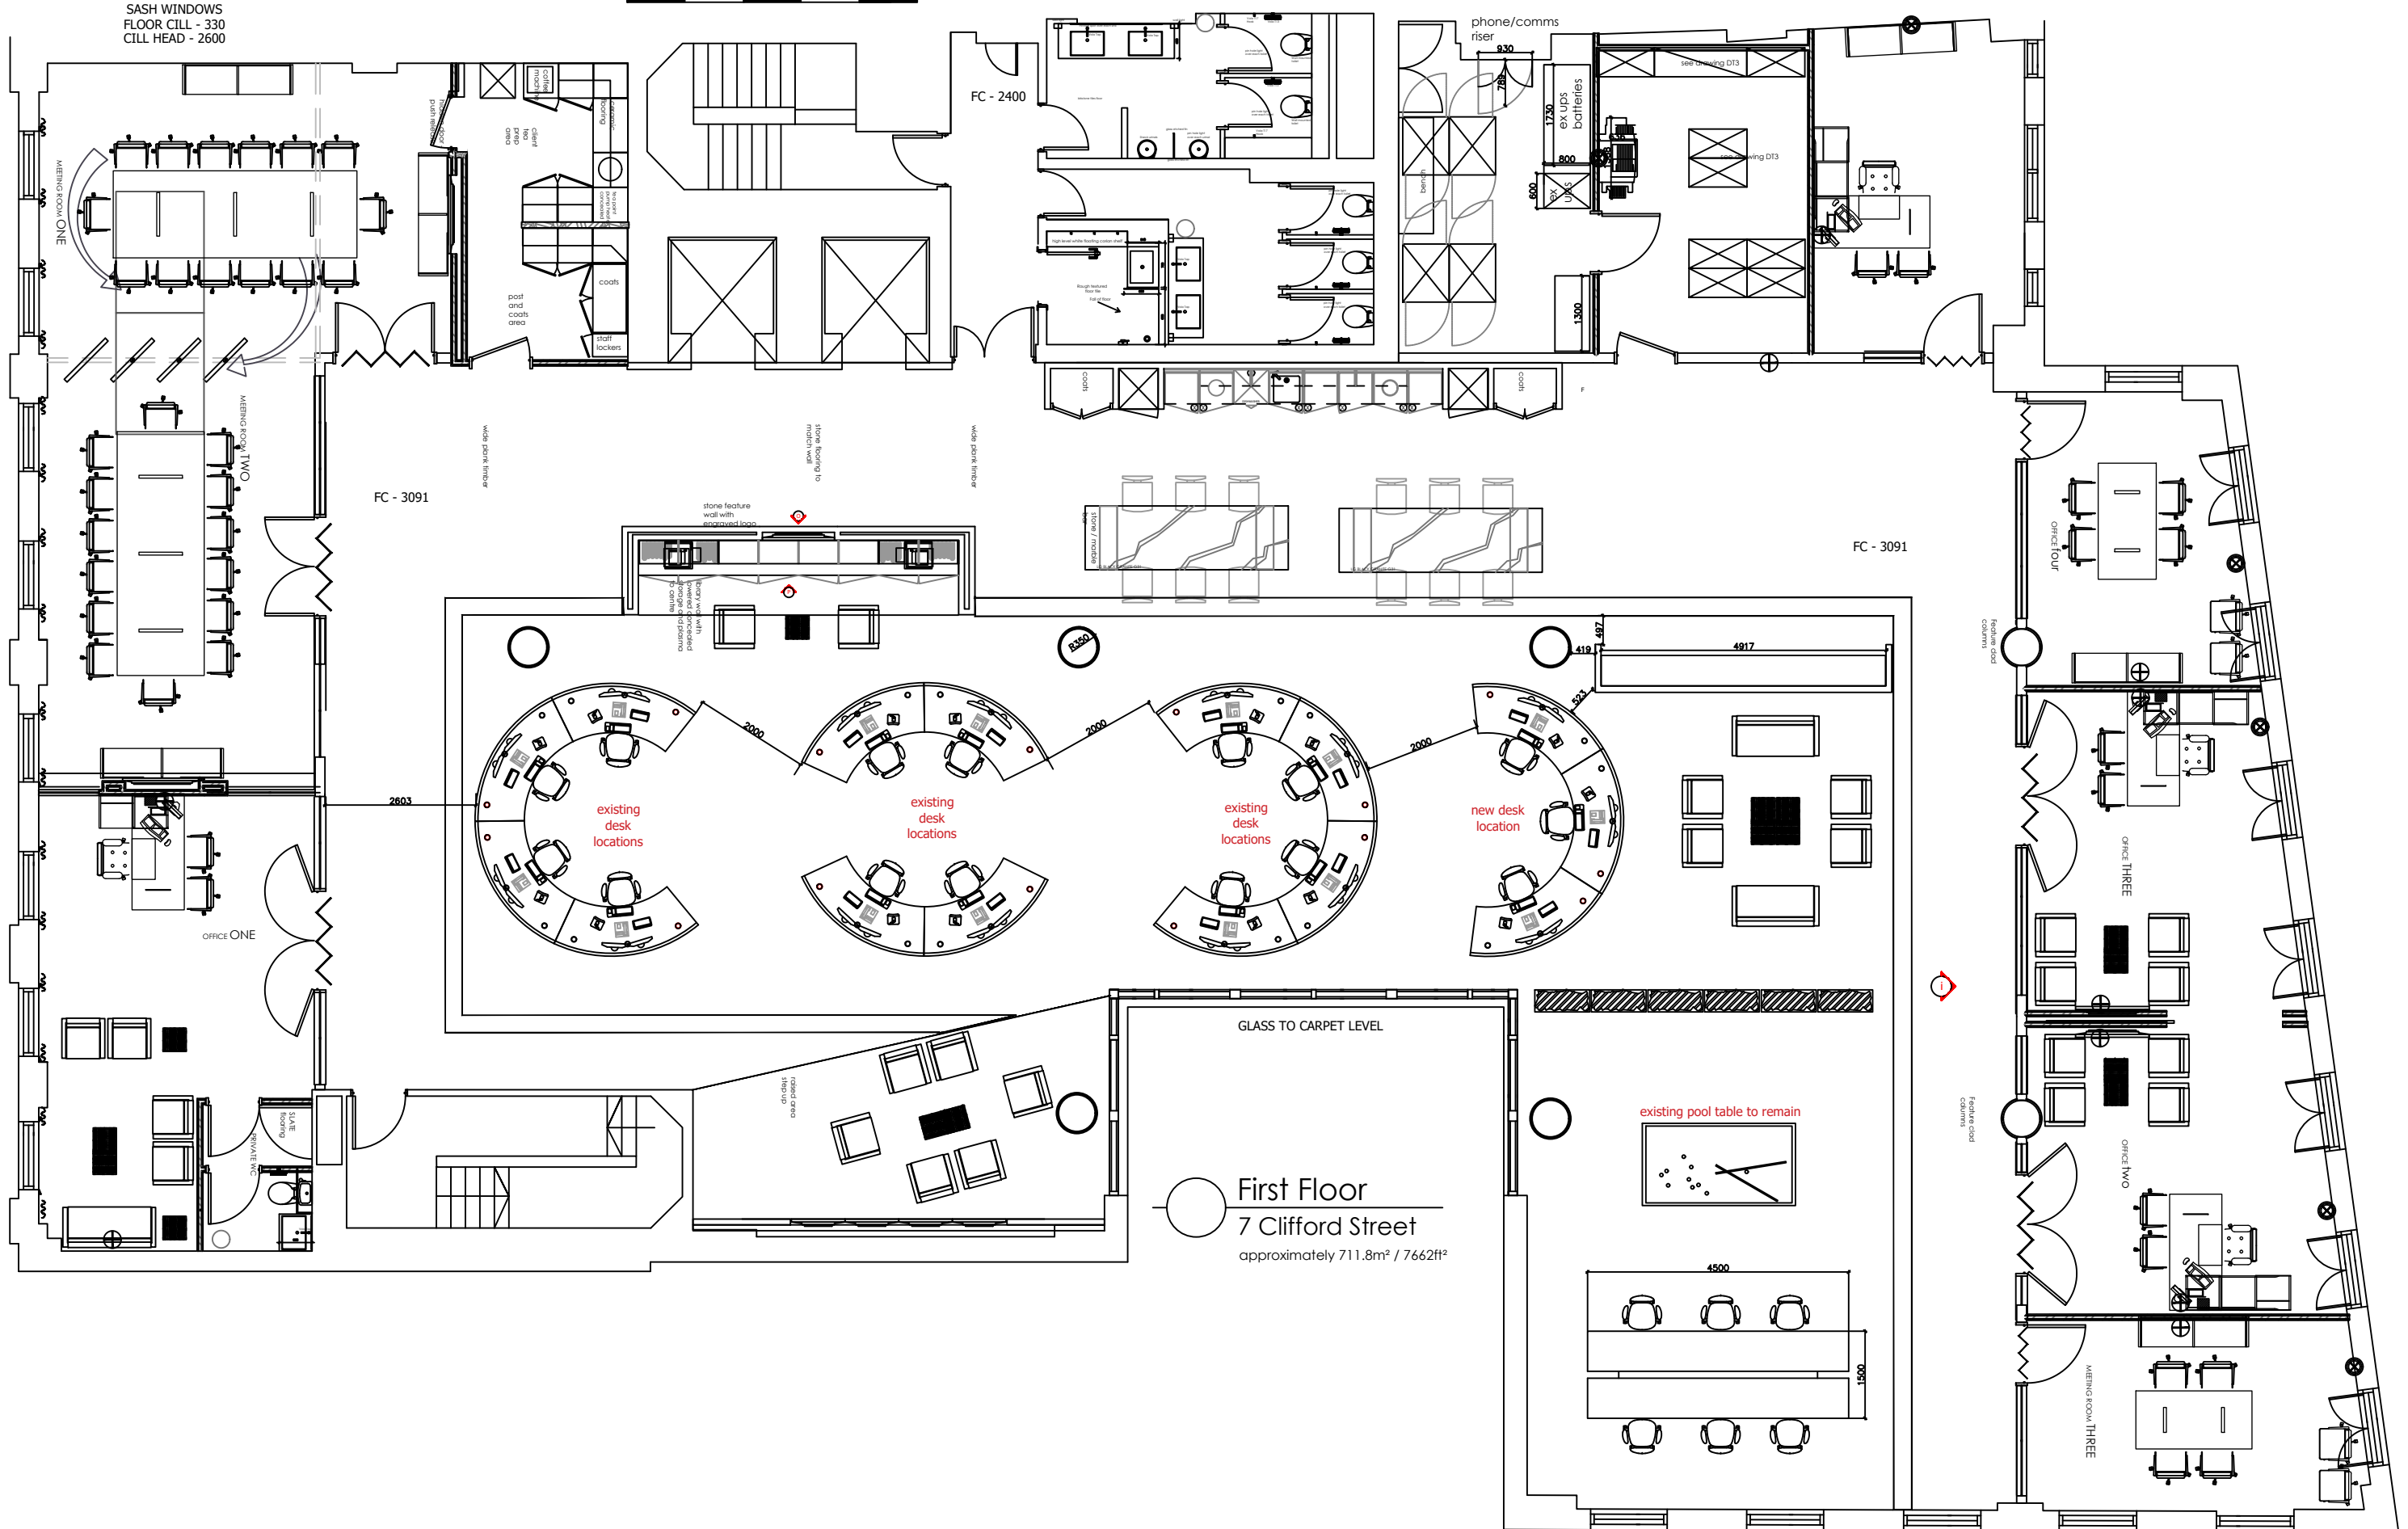

SASH WINDOWS
FLOOR CILL - 330
CILL HEAD - 2600

0m 1m 2m 3m 4m 5m

First Floor
7 Clifford Street
approximately 711.8m² / 7662ft²